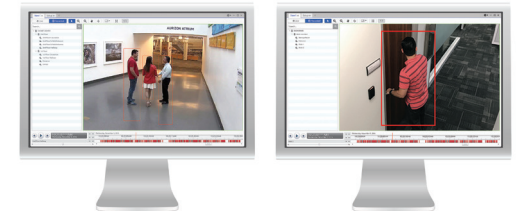

Video Surveillance Record and View Solutions

Quick Selection Guide

HD NVR Premium

HD NVR Standard

HD NVR Value

ACC Edge Solution (ES) HD Recorder

ACC Edge Solution (ES) Analytics Appliance

HD Video Appliances

HD NVR Workstation

Professional High Performance
Remote Monitoring Workstations

Network Video Recorders (NVRs) have Avigilon Control Center (ACC) software preloaded and configured for exceptional performance and reliability, making them easy to integrate into Avigilon surveillance systems. Avigilon NVRs can meet the needs of small to enterprise-grade deployments and are well positioned for sites requiring high performance, scalable retention levels and high availability and reliability.

² Sliding rails and cable management arm are included with NVR

³ Optional

⁴ Optional: must be equipped with an Avigilon Appearance Search kit

Record – Edge Solution

Avigilon ACC Edge Solution (ES) recorders are all-in-one devices that bring edge intelligence to a broad range of video surveillance deployments. These solutions provide embedded storage, video analytics and remote management capabilities and are well suited for centralized monitoring applications such as construction sites, junkyards, car dealerships, upstream oil and gas pipelines, power substations, telecommunications towers, important city areas and other places with valuable assets to protect.

Record and View

Avigilon HD NVR Workstation and HD Video Appliances are designed for small to advanced installation systems and for those needing to view live and recorded video directly on the NVR. Our NVRs have ACC software preloaded and configured, making them easy to integrate into Avigilon surveillance systems. Our HD Video Appliances combine the functions of an NVR, a Power over Ethernet switch and the power of ACC software into an all-in-one appliance.