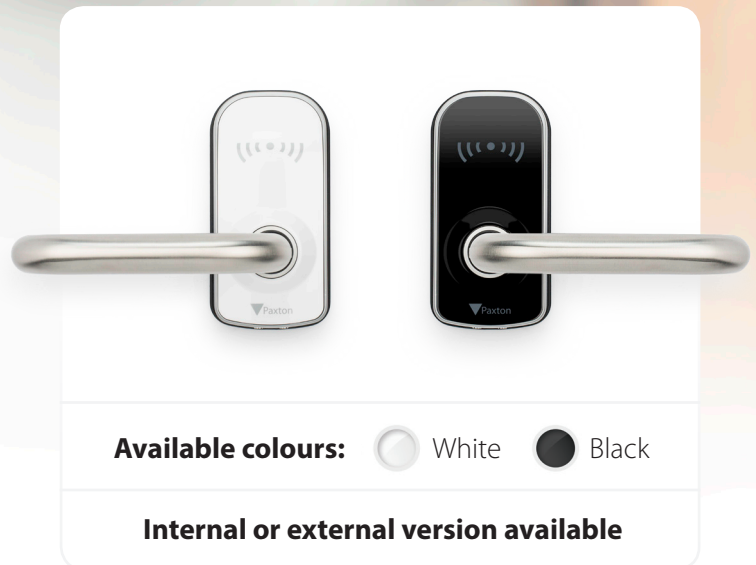

PaxLock Pro

Robust, Secure, Wireless Access Control

Designed in black or white, with anti-scratch coating to maintain a high quality look and feel. PaxLock Pro is available for internal or external facing doors, making it suitable for a range of buildings and applications.

Modern Look
and Feel

Time and Energy
Efficient

Internal and
External Versions

5-Year
Guarantee

Full information:

paxton.info/3554

Introducing **PaxLock Pro**

PaxLock Pro is the latest addition to Paxton's range of wireless access control solutions, in a door handle. The smart, compact appearance lends itself to more locations than ever before. Its robust design ensures it is built to last, providing a time and energy efficient security solution for your building.

Full information:

► paxton.info/3554

Extensively Tested

Meets High Industry Standards

- Certified to work with fire doors – FD30 and FD60
- EN179 compliant
- Impact resistance rated – IK10
- Suitable for external facing doors – IP55
- Guaranteed quality and built to last – 5-year guarantee