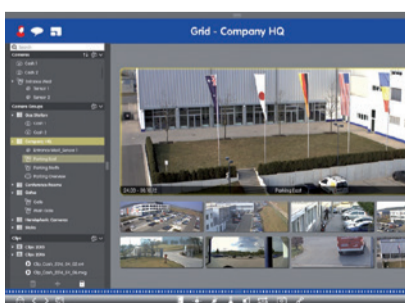

MOBOTIX Management Center MxMC

The New Standard in Professional Video Management

Toolbar with tree structure layout

- **Gesture Control**
Touchscreen drag&drop interface
- **High-Speed Research**
60-times playback speed and comfortable time lapse
- **Event Statistics**
Frequency and cumulations with histogram
- **No Limits**
Unlimited cameras and users
- **Mobile Playback**
Adaptive bandwidth management
- **Layout-Devicebar**
Supports hierarchical layout views