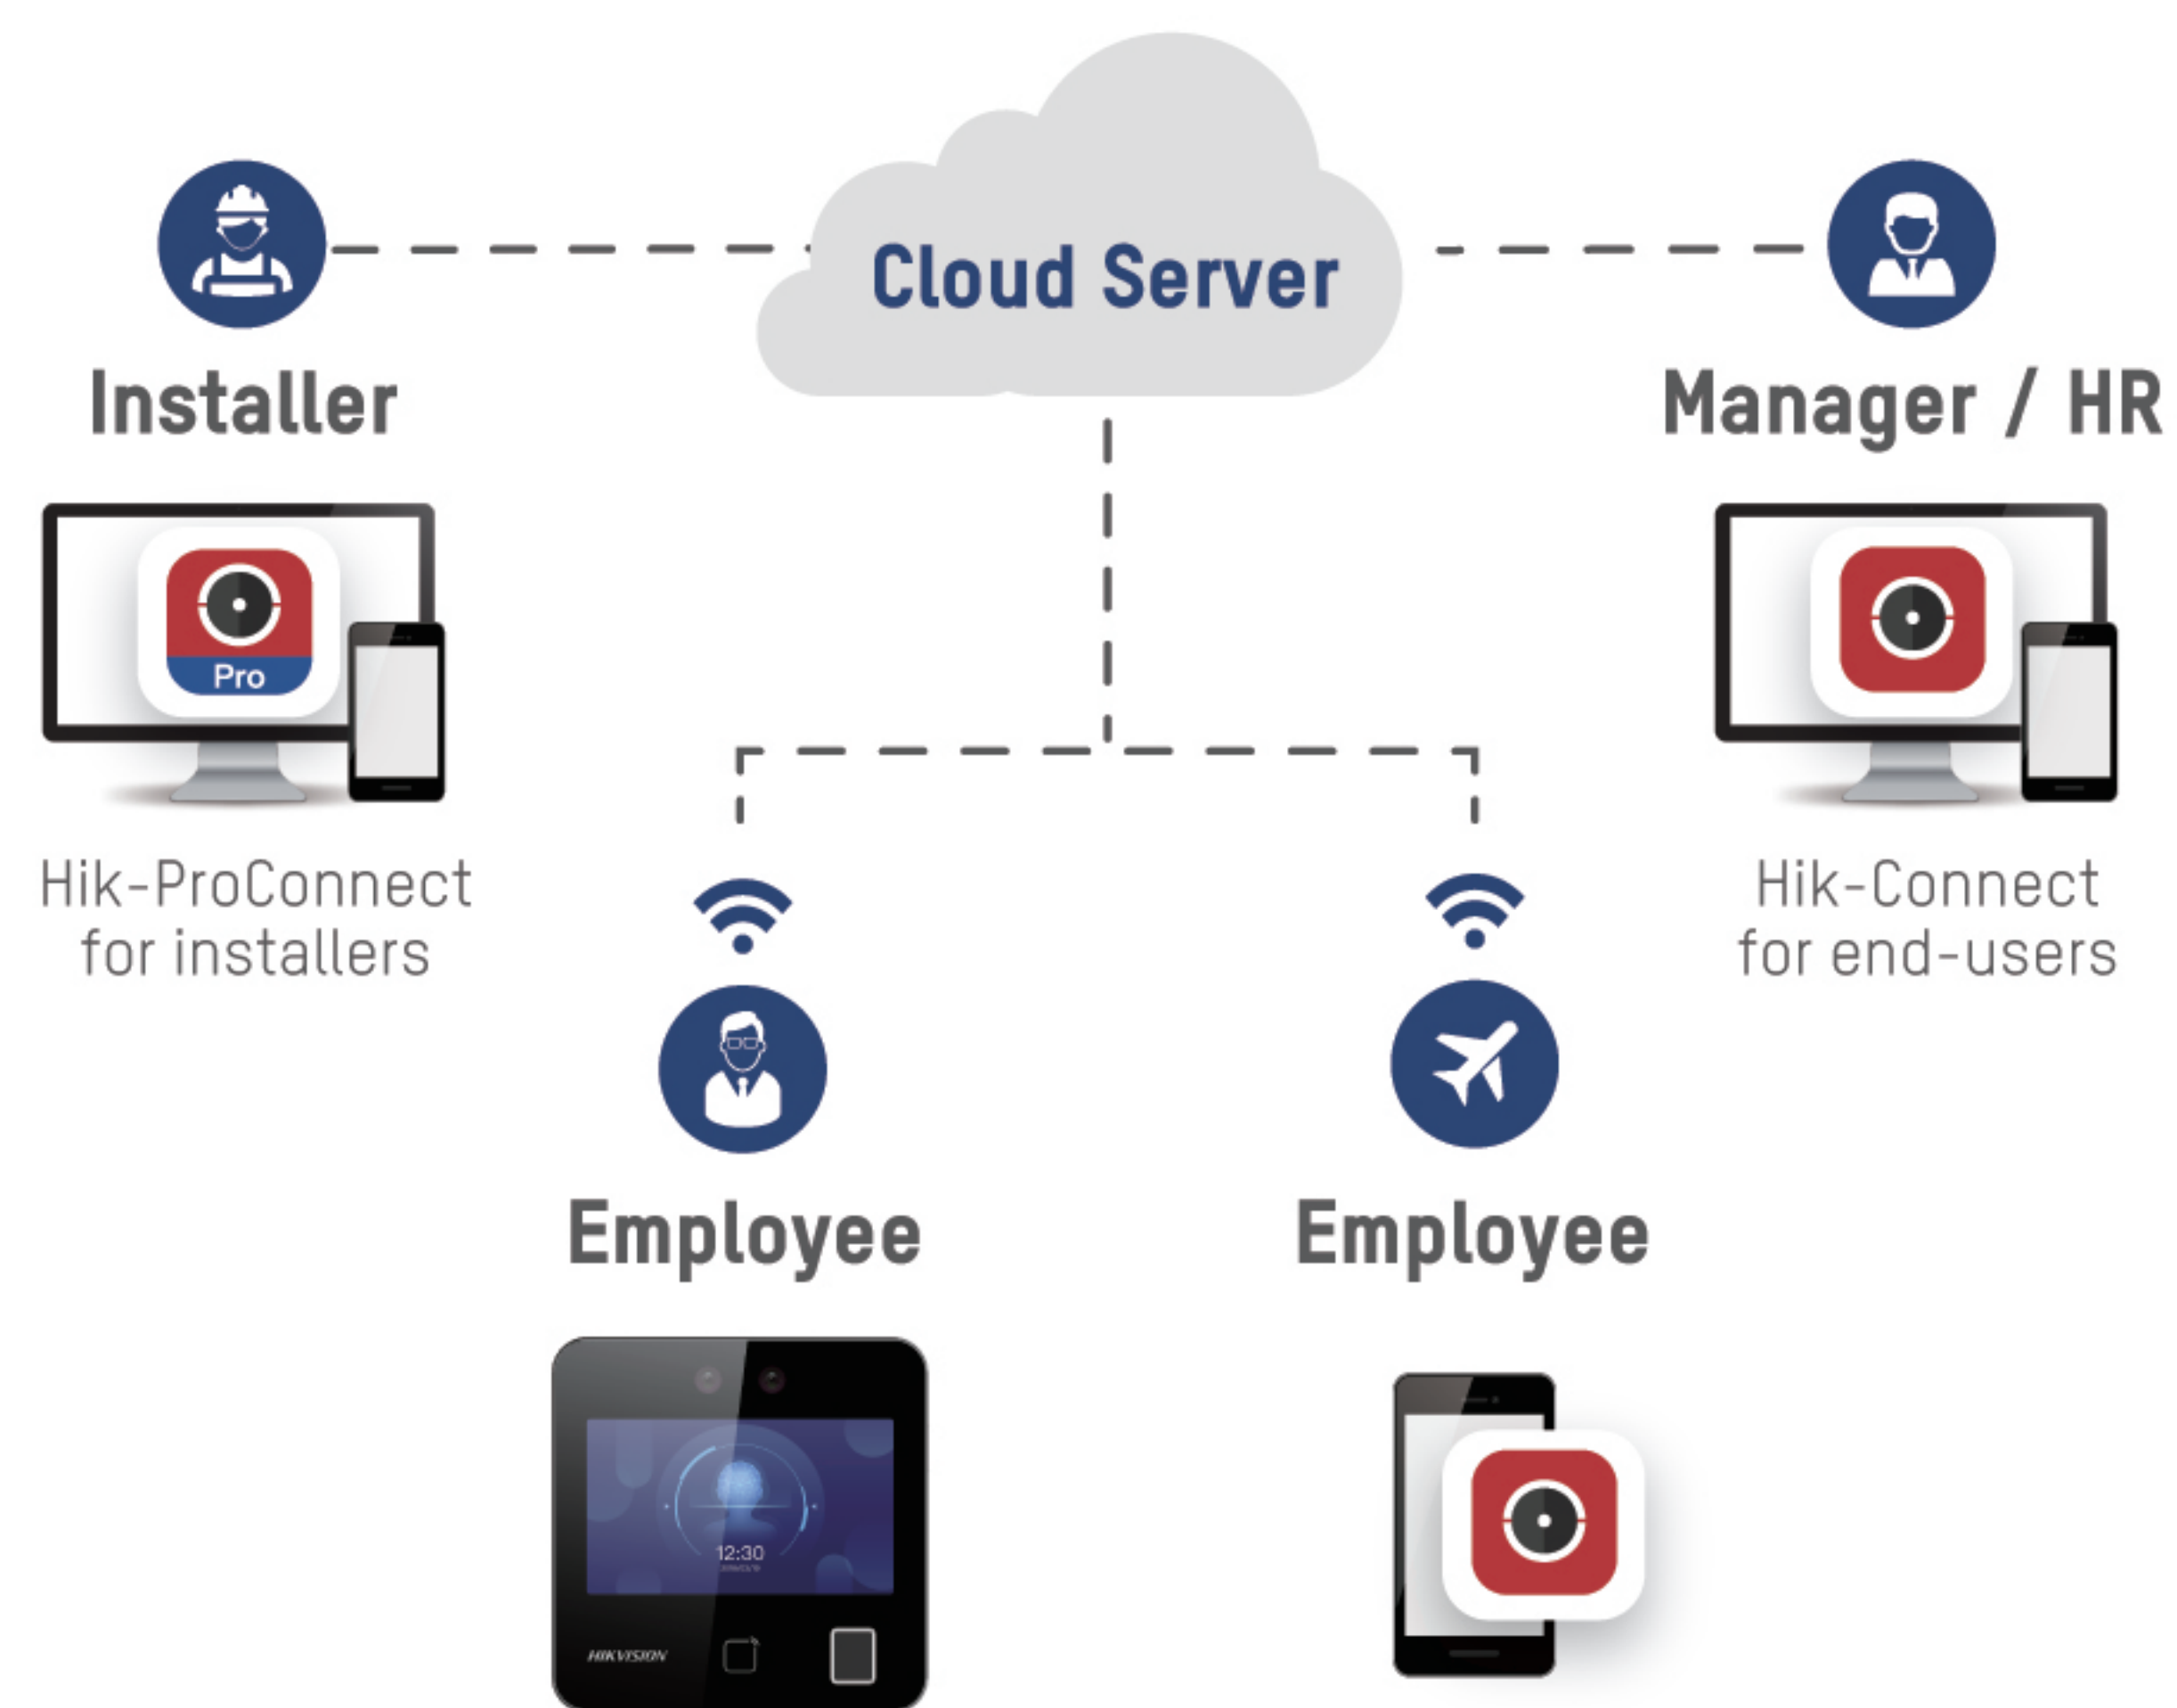

## Easy to manage and operate

- Device configuration and operation: GUI, Web, or mobile App
- System deployment and management: on-premise or cloud-based

## Top level security

- Anti-spoofing detection
- Privacy protection

# Flexible On-premise & Cloud-based Solutions

## 1 Cloud-based solution

- Cloud deployment with no server needs
- Employee flexible GPS clocking in

Hik-Connect download    Learn more about cloud-based solution