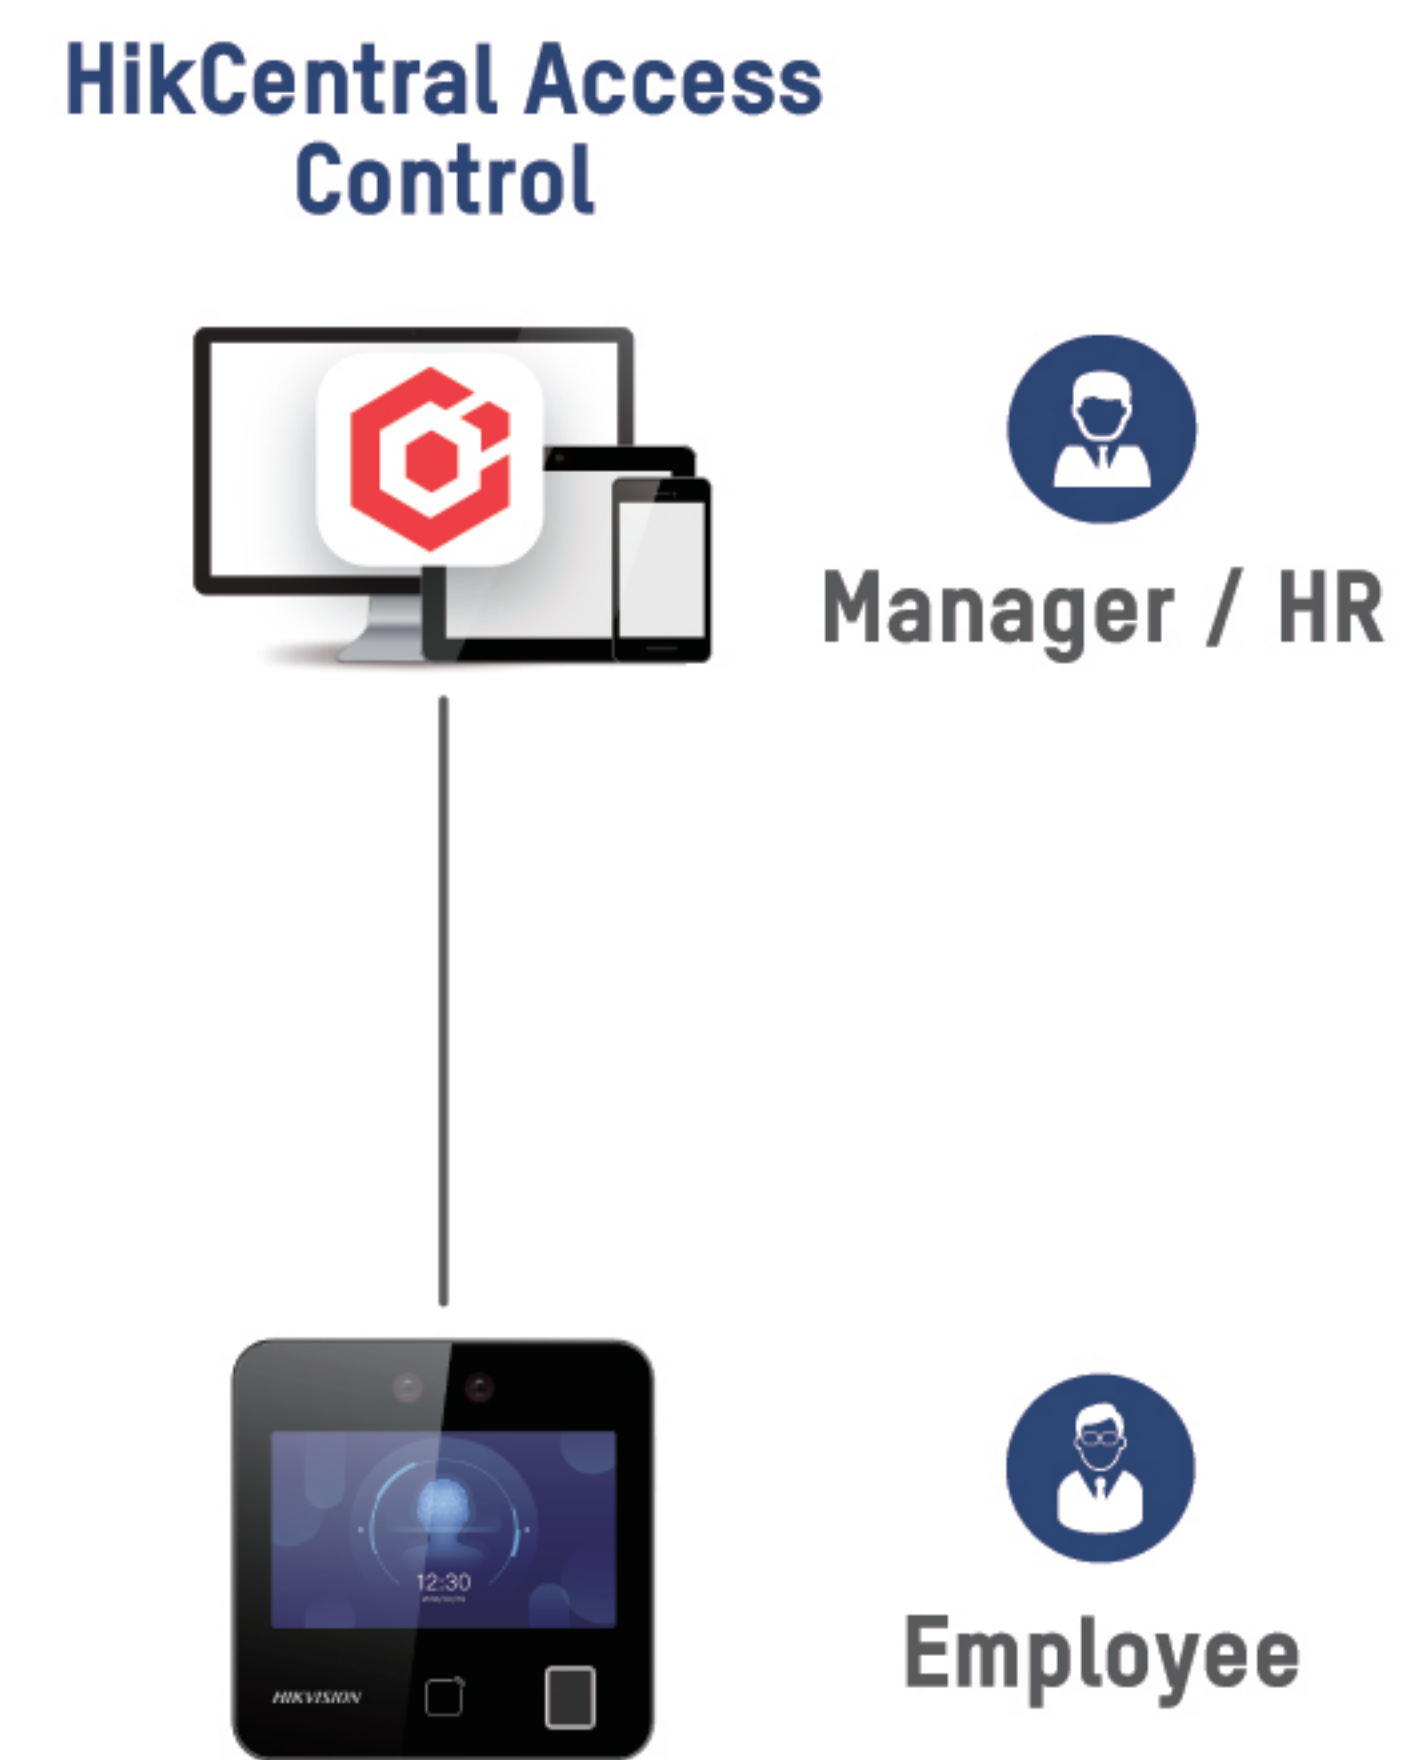

## 1 Cloud-based solution

- Cloud deployment with no server needs
- Employee flexible GPS clocking in

Hik-Connect download    Learn more about cloud-based solution

## 2 On-premise solution

- Lightweight local deployment
- Professional access control & time attendance management

HikCentral Access Control download    Learn more about on-premise solution

## Product Showcase

**DS-K1T341A**

- ✓ Face    ✓ Fingerprint    ✓ Card

- 3,000 face capacity
- Card Type: **M1**
- 4.3-inch touch screen
- Support video intercom
- **IP65**
- Support lock relay

**DS-K1T342**