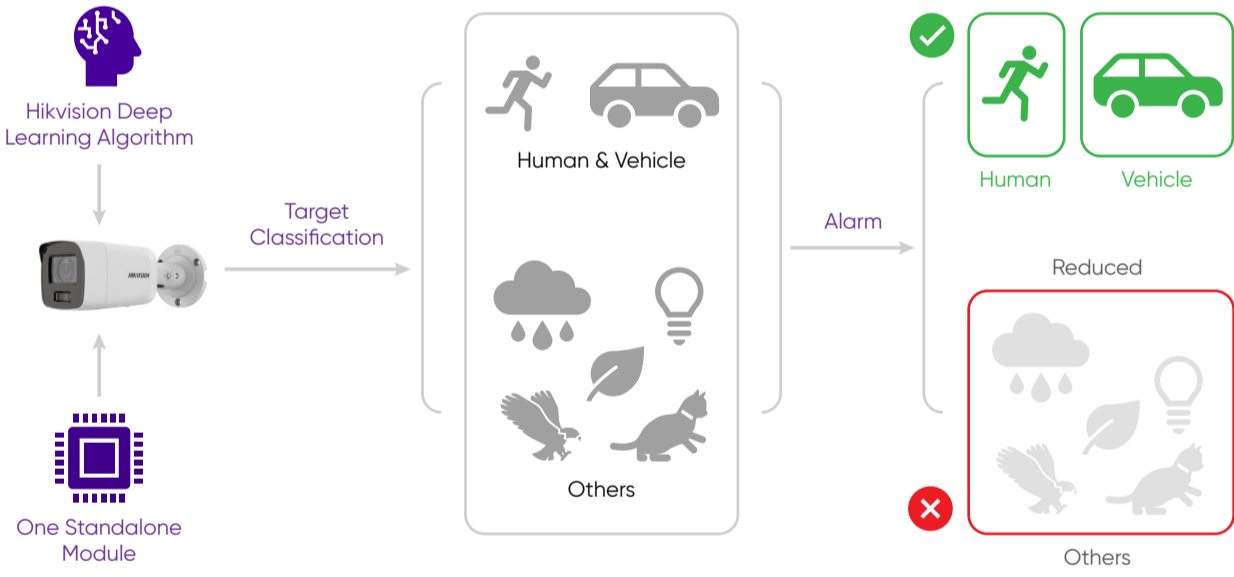

**LIGHT & SOUND DETERRENCE,
IN FULL COLOUR 24/7**

Pro Series
with Live-Guard & ColorVu Technology

Live-Guard

Strobe Light Alarm & Audio Alarm
to warn off intruders

- ▶ White strobe light alarm
- ▶ Audio broadcasts:
10 built-in 3 customisable
- ▶ Two-way audio
- ▶  Hik-Connect:
One-key 'Do Not Disturb' function
and Two-Way Audio

24/7 Colourful Imaging with 

Conventional Camera

 Camera

AcuSense Technology

AcuSense technology can capture human or vehicle targets with vivid details, providing increased security no matter the time of day or night.