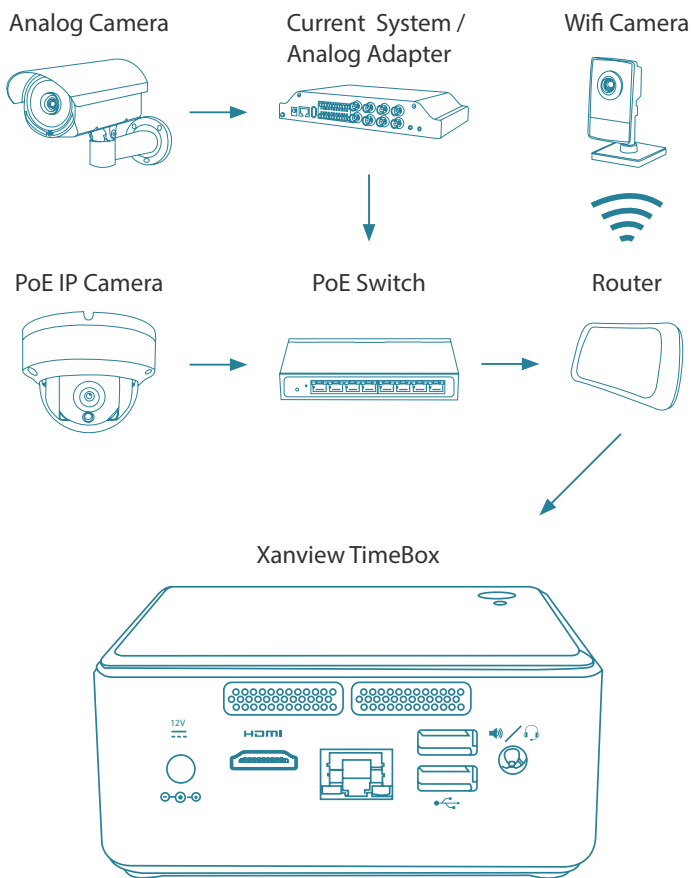

How to set up Xanview

How everything connects

The TimeBox is compatible with all IP cameras on the market and analog cameras using an adapter. Most cameras are picked up automatically, but in the event that yours is not, our engineers will set it up remotely for you.

Easy setup

Plug TimeBox to your existing internet router

Register at: www.xanview.co.uk/new

Receive welcome email with a link and go!