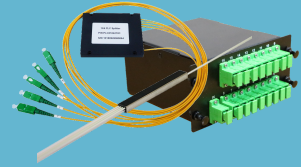

### FTTx Cable

- 4f to 864f
- Internal CPR Compliant – B2ca
- External – Dry, Gel filled, Armoured
- Microcables – For blowing
- Pre-terminated DC and MDU drop cables
- PIA Approved ULW cable 4f – 48f

### Enclosures

- External Dome
- BUDI Boxes
- Internal MDU / Riser
- Campus 19" Equipment Racks
- 19" rack mount
- In-premise outlets