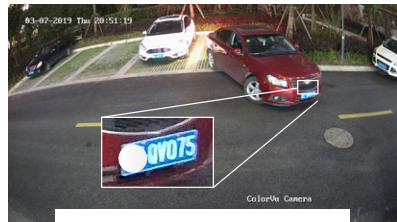

Hikvision ColorVu Camera