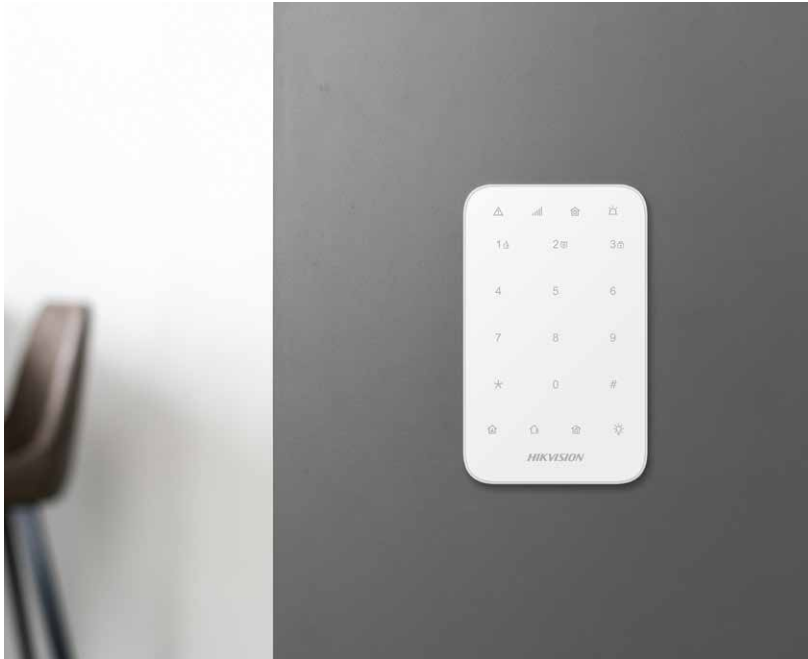

Wireless Smoke Detector

-  Tri-X wireless technology
-  Smoke sensor
-  Up to 1,600 m transmission distance
-  >85 dB buzzer
-  Ceiling mounting

Wireless CO Detector

-  Tri-X wireless technology
-  Carbon monoxide sensor
-  Up to 1,600 m transmission distance
-  >85 dB buzzer
-  Ceiling mounting