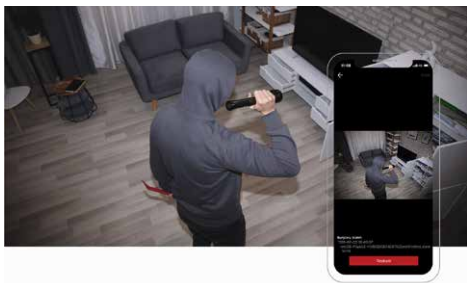

Breakthrough Security at Your Fingertips

Prevent intrusion from the very start

Place around windows, doors, and other areas where intrusions occur for confident security. The AX PRO detectors deliver precise indoor and outdoor detection and all-compassing protection, day and night.

Detect risks before they break out

The AX PRO system also helps make homes safer for families. It provides fire and water leakage detection before disaster strikes for superior security at every corner.