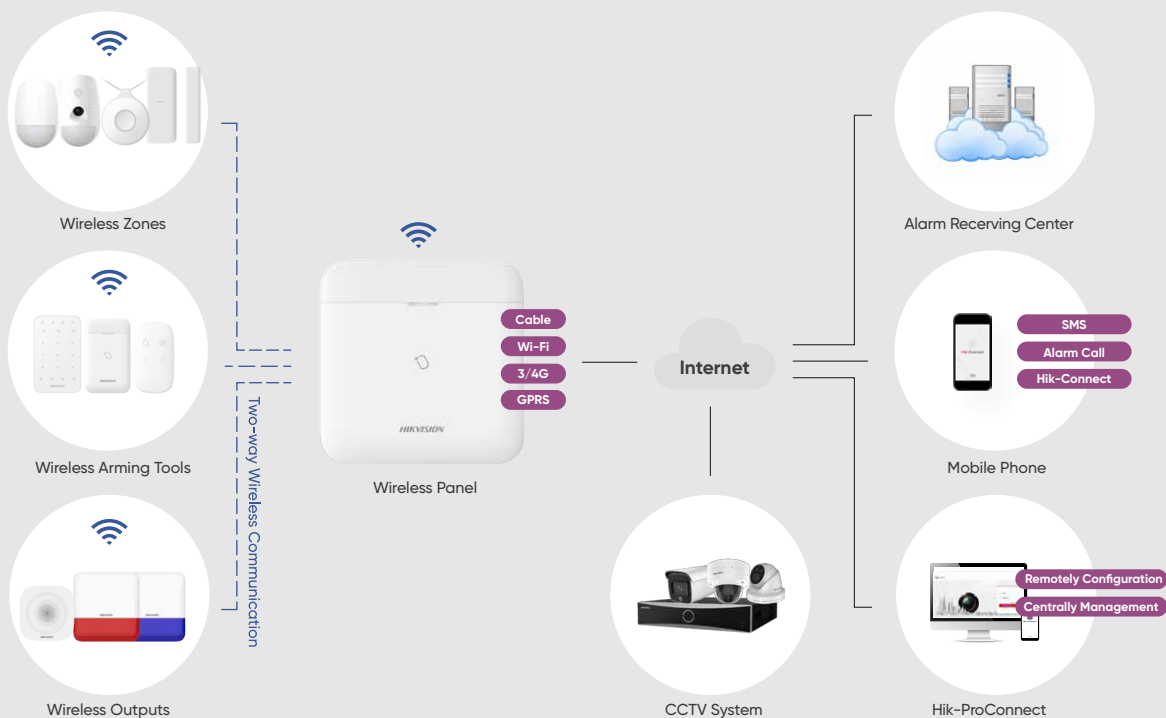

**Note: • Please update firmware to the latest version*

• For installers, it is recommended to install and maintain devices via Hik-ProConnect

Introducing the AX PRO System

The AX PRO system begins with a control panel that acts as a hub for the whole system. Next, a wide range of indoor and outdoor detectors, along with versatile peripherals including sounders, repeaters, relays, and more, are designed to meet the needs in a multitude of scenarios. Revolutionary in both technology and design, all the products in the range can be added as needed, and can be flexibly linked with other Hikvision devices. Each one is simple to install and promises outstanding performance.

System Topology

Except locally control the system by using keyfob, keypad, tag reader etc, users can also manage and configure the alarm system remotely via mobile app or software platform.

Running the AX PRO System is a Breeze

Installation is a Snap

The AX PRO system is flexible and installs easily with no wires to limit the setup. Simply install the hub, PIRCAMs, indoor and outdoor detectors, and other peripherals with screws or glue, depending on the mounting surfaces.