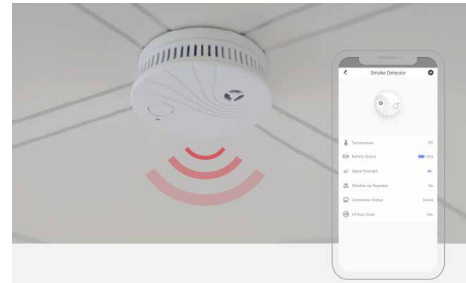

Breakthrough Security at Your Fingertips

Prevent intrusion from the very start

Place around windows, doors, and other areas where intrusions occur for confident security. The AX PRO detectors deliver precise indoor and outdoor detection and all-compassing protection, day and night.