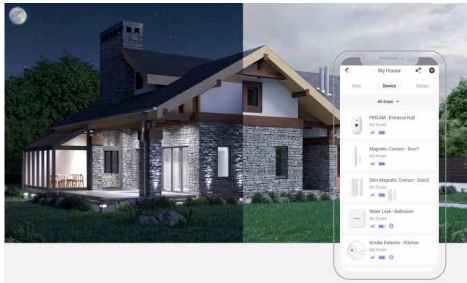

Breakthrough Security at Your Fingertips

Prevent intrusion from the very start

Place around windows, doors, and other areas where intrusions occur for confident security. The AX PRO detectors deliver precise indoor and outdoor detection and all-compassing protection, day and night.