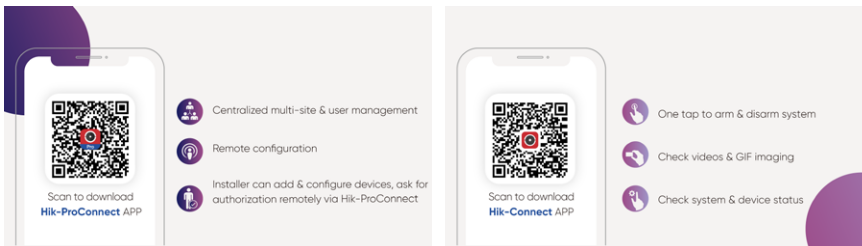

System Topology

Except locally control the system by using keyfob, keypad, tag reader etc, users can also manage and configure the alarm system remotely via mobile app or software platform.

Running the AX PRO System is a Breeze

Installation is a Snap

The AX PRO system is flexible and installs easily with no wires to limit the setup. Simply install the hub, PIRCAMs, indoor and outdoor detectors, and other peripherals with screws or glue, depending on the mounting surfaces.

Easy Operation Using the Mobile App

With AX PRO, the power is in your hands. You can manage the whole alarm system easily via Hik-Connect and Hik-ProConnect Apps. The convenient, user-friendly interface boosts efficiency, with the option to receive notifications whenever an incident occurs. Fast response from installers and 24/7 cloud service combines to create the most professional experience.

Maintain Your Alarm System in a Simple Way

The AX PRO System can be managed and maintained conveniently via the Hik Pro-Connect App or the Web Portal for installers. Installers and monitoring stations can supervise the alarm system status any time from anywhere with the end user's authorization. What's more, the health status report is a great tool for installer maintenance service updates.