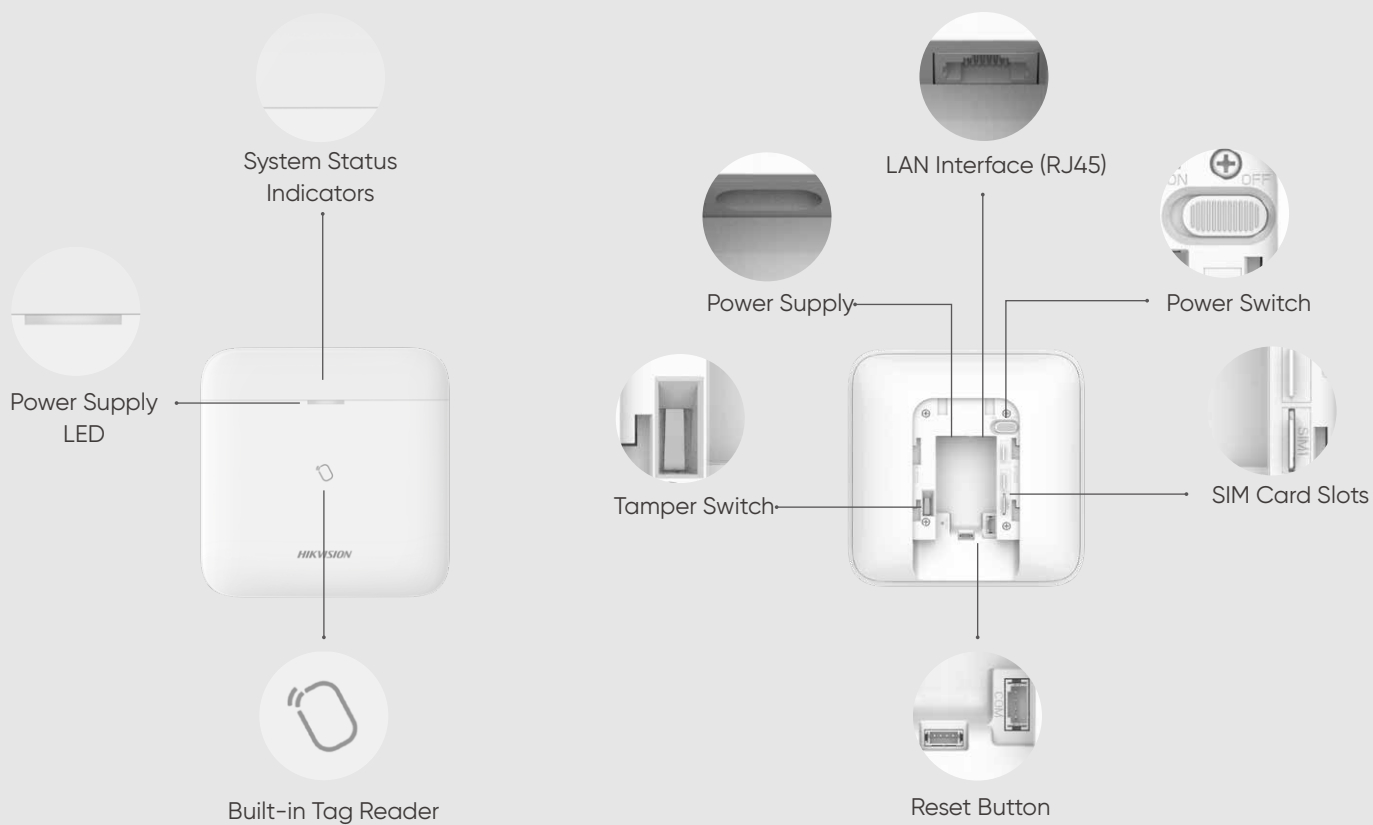

 IP module

Wi-Fi Wi-Fi module

 GPRS/3/4G module

 IPC and PIRCAM supported

 Dual SIM card design

 Tri-X and CAM-X wireless technology

 SMS for alarm events

 Alarm voice call to end-users

 Hik-ProConnect / Hik-Connect

 SIA/CID protocol

Taking user habits into full consideration.

The small but compact AX PRO panel delivers a friendly experience for users.

AX PRO M2

- 96** wireless inputs & outputs supported
- 6** wireless sounders supported
- 4** wireless repeaters supported
- 8** keypads & tag readers supported
- 36 h** long battery life
- 32** areas supported
- 5,000** event logs