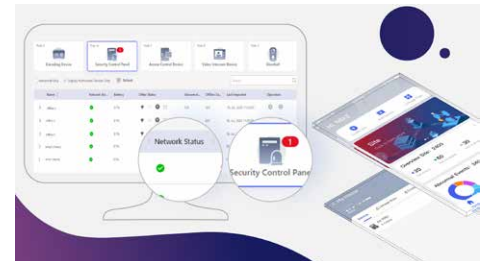

System Topology

Except locally control the system by using keyfob, keypad, tag reader etc, users can also manage and configure the alarm system remotely via mobile app or software platform.

Running the AX PRO System is a Breeze

Easy Operation Using the Mobile App

With AX PRO, the power is in your hands. You can manage the whole alarm system easily via Hik-Connect and Hik-ProConnect Apps. The convenient, user-friendly interface boosts efficiency, with the option to receive notifications whenever an incident occurs. Fast response from installers and 24/7 cloud service combines to create the most professional experience.