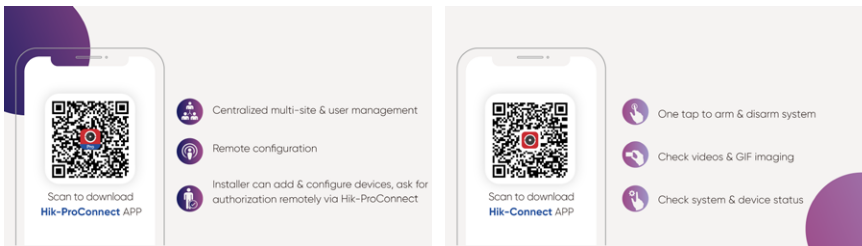

System Topology

Except locally control the system by using keyfob, keypad, tag reader etc, users can also manage and configure the alarm system remotely via mobile app or software platform.

Running the AX PRO System is a Breeze

Installation is a Snap

The AX PRO system is flexible and installs easily with no wires to limit the setup. Simply install the , PIRCAMs, indoor and outdoor detectors, and other peripherals with screws or glue, depending on the mounting surfaces.

Easy Operation Using the Mobile App

With AX PRO, the power is in your hands. You can manage the whole alarm system easily via Hik-Connect and Hik-ProConnect Apps. The convenient, user-friendly interface boosts efficiency, with the option to receive notifications whenever an incident occurs. Fast response from installers and 24/7 cloud service combines to create the most professional experience.

Maintain Your Alarm System in a Simple Way

The AX PRO System can be managed and maintained conveniently via the Hik Pro-Connect App or the Web Portal for installers. Installers and monitoring stations can supervise the alarm system status any time from anywhere with the end user's authorization. What's more, the health status report is a great tool for installer maintenance service updates.