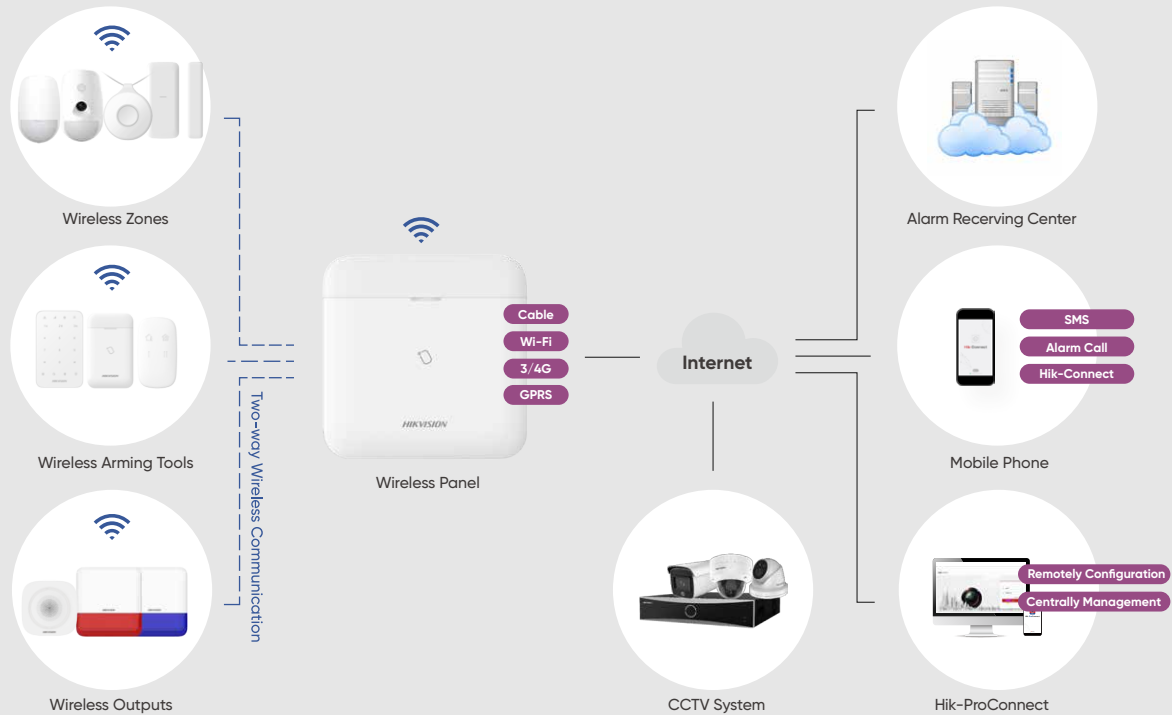

**Note: • Please update firmware to the latest version*

• For installers, it is recommended to install and maintain devices via Hik-ProConnect

Introducing the AX PRO System

The AX PRO system begins with a control panel that acts as a for the whole system. Next, a wide range of indoor and outdoor detectors, along with versatile peripherals including sounders, repeaters, relays, and more, are designed to meet the needs in a multitude of scenarios. Revolutionary in both technology and design, all the products in the range can be added as needed, and can be flexibly linked with other Hikvision devices. Each one is simple to install and promises outstanding performance.

System Topology

Except locally control the system by using keyfob, keypad, tag reader etc, users can also manage and configure the alarm system remotely via mobile app or software platform.

Running the AX PRO System is a Breeze

Installation is a Snap

The AX PRO system is flexible and installs easily with no wires to limit the setup. Simply install the , PIRCAMs, indoor and outdoor detectors, and other peripherals with screws or glue, depending on the mounting surfaces.