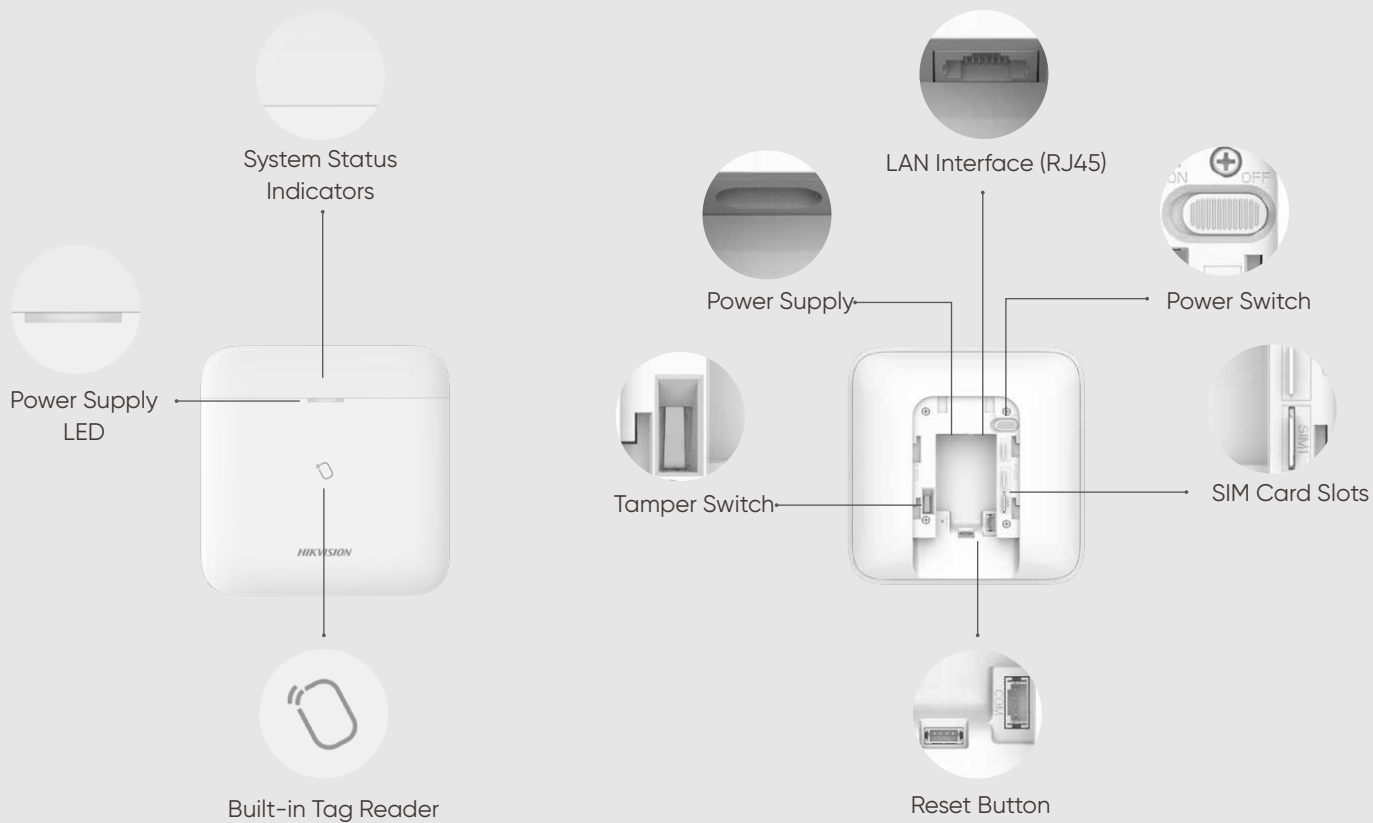

 IP module

WiFi Wi-Fi module

 GPRS/3/4G module

 IPC and PIRCAM supported

 Dual SIM card design

 Tri-X and CAM-X wireless technology

 SMS for alarm events

 Alarm voice call to end-users

 Hik-ProConnect / Hik-Connect

 SIA/CID protocol

Taking user habits into full consideration.

The small but compact AX PRO panel delivers a friendly experience for users.

AX PRO M2

- 96** wireless inputs & outputs supported
- 6** wireless sounders supported
- 4** wireless repeaters supported
- 8** keypads & tag readers supported
- 36 h** long battery life
- 32** areas supported
- 5,000** event logs