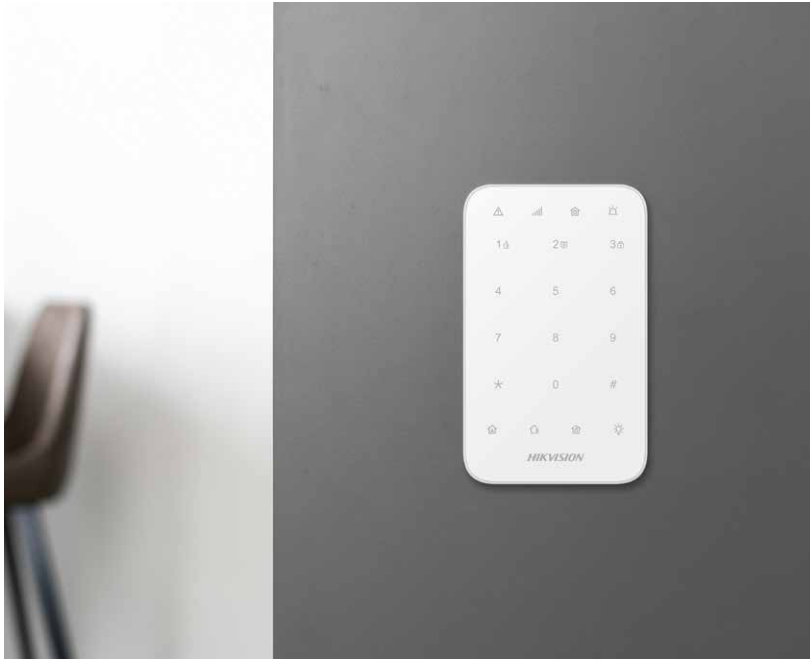

Keypad

Stable, secure and straightforward arming. Fully customizable and robust, the keypad and keyfob are the perfect arming/disarming partner.

Wireless LED Keypad

-  Up to 900 m transmission distance
-  One-touch call for help