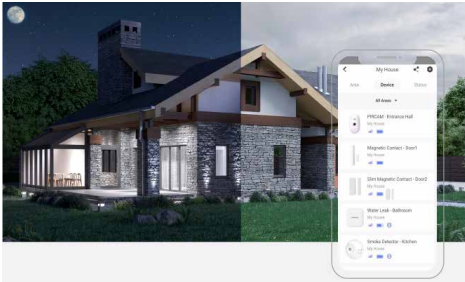

Breakthrough Security at Your Fingertips

Prevent intrusion from the very start

Place around windows, doors, and other areas where intrusions occur for confident security. The AX PRO detectors deliver precise indoor and outdoor detection and all-compassing protection, day and night.