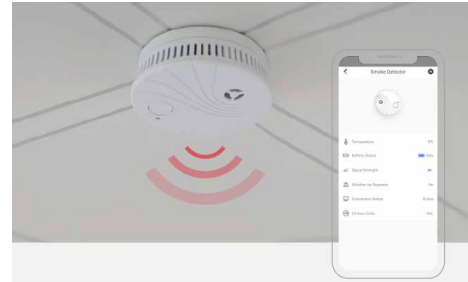

Breakthrough Security at Your Fingertips

Prevent intrusion from the very start

Place around windows, doors, and other areas where intrusions occur for confident security. The AX PRO detectors deliver precise indoor and outdoor detection and all-compassing protection, day and night.