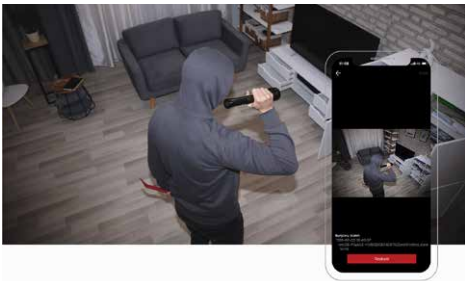

Stay informed with real-time video clips

Powered by Hikvision's IVaaS technology, home- or business-owners can verify alarms by watching video clips or GIF imaging when they are away from the property, staying confident and informed.