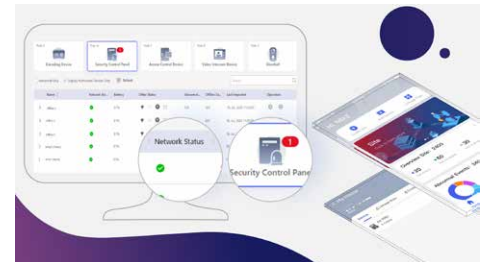

System Topology

Except locally control the system by using keyfob, keypad, tag reader etc, users can also manage and configure the alarm system remotely via mobile app or software platform.

Running the AX PRO System is a Breeze

Easy Operation Using the Mobile App

With AX PRO, the power is in your hands. You can manage the whole alarm system easily via Hik-Connect and Hik-ProConnect Apps. The convenient, user-friendly interface boosts efficiency, with the option to receive notifications whenever an incident occurs. Fast response from installers and 24/7 cloud service combines to create the most professional experience.