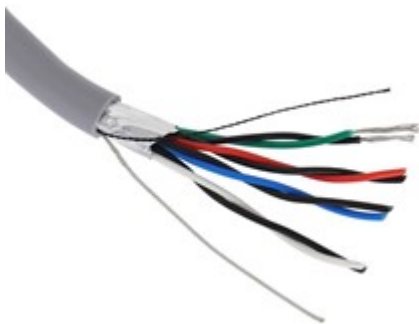

2401/02/03/04/06POFV

Aura Multipair overall Foil screened

Overview

Aura multipair 7/0.2 screened cables are manufactured with stranded tinned copper conductors and have an overall screen, complete with a stranded drain wire.

Key Features

- Suitable for RS232 applications • 25 Year system warranty
- Choice of lengths available • Euroclass Eca
- LSZF outer sheath

Part Code	Description
2401POFV	Aura 24AWG 1PR Data Cable LSZF Eca Type 9501 X 1M Grey
2401POFV-100	Aura 24AWG 1PR Data Cable LSZF Eca Type 9501 X 100M Grey
2402POFV	Aura 24AWG 2PR Data Cable LSZF Eca Type 9502 X 1M Grey
2402POFV-100	Aura 24AWG 2PR Data Cable LSZF Eca Type 9502 X 100M Grey
2403POFV	Aura 24AWG 3PR Data Cable LSZF Eca Type 9503 X 1M Grey
2403POFV-100	Aura 24AWG 3PR Data Cable LSZF Eca Type 9503 X 100M Grey
2404POFV	Aura 24AWG 4PR Data Cable LSZF Eca Type 9504 X 1M Grey
2404POFV-100	Aura 24AWG 4PR Data Cable LSZF Eca Type 9504 X 100M Grey
2406POFV	Aura 24AWG 6PR Data Cable LSZF Eca Type 9506 X 1M Grey
2410POFV	Aura 24AWG 10PR Data Cable LSZF Eca Type 9510 X 1M Grey