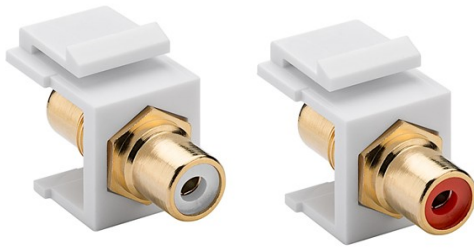

AR-32-003/004

Aura Phono Audio Keystone Module

Overview

Aura White & Red Phono Audio Keystone available as part of a range of AV Keystone inserts. This White Phono Audio RCA Keystone insert with white colour ring, provides a left audio channel connector with a female phono socket on the back, gold plated contacts.

Key Features

- Phono white and red, left right audio
- Strong clips
- Standard Keystone size
- Plastic Free Packaging
- Bright white colour satin finish
- 10 Year Warranty

Part Code	Description
AR-32-003	Aura Keystone White Phono Audio coupler White insert
AR-30-004	Aura Keystone Red Phono Audio coupler White insert