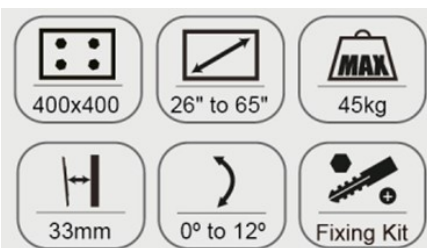

Key Features

Part Code	Description
AR-50-006	Aura TV Wall Bracket Tilt VESA 400x400 26" to 55" 40kg