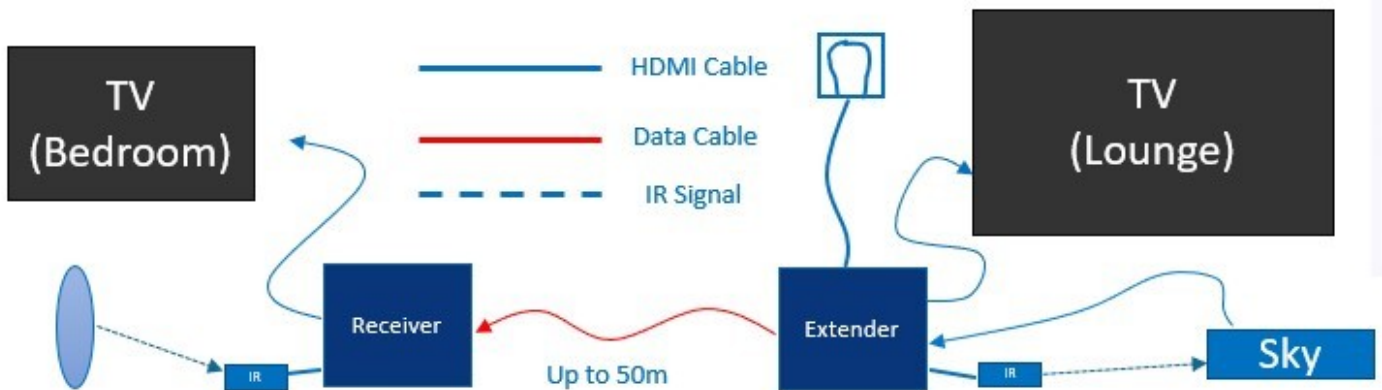

HDMI extenders allow HDMI signals to be sent over network type cables such as Cat6. Extenders simply allow an HDMI signal to be sent from A to B, as shown below. Typically they will support lengths of 50M to 70M.

- **Local loop out** – you can retain the local signal being extended for local TV.
- **IR Pass thru** – also support Infra Red remote control signals
- **PoC** – Power over Cable, provides power to another device over the Cat6