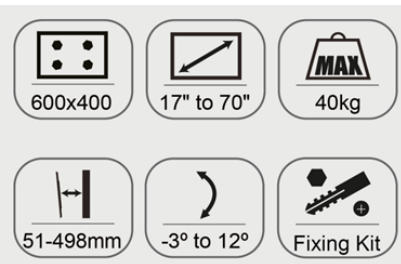

Key Features

Part Code	Description
AR-50-016	Aura TV Wall Bracket HD Full Motion VESA 600x400 17" to 55" 40kg

AR-51-004

Aura Telescopic Ceiling Mount Tilt & Swivel VESA 600x400

Overview

A great quality Telescopic ceiling mount that meets the needs of the installer market, Aura Tilting bracket with up to 600x400 VESA mounts supporting up to 50kg. It comes supplied with full fixing hardware, bracket includes built in spirit level for ease of installation alongside template for easy marking out and is supplied in plastic free packaging for ease of opening and recycling disposal.