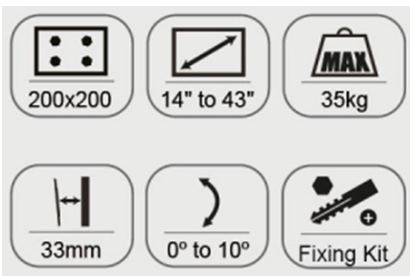

Key Features

Part Code	Description
AR-50-005	Aura TV Wall Bracket Tilt VESA 200x200 14" to 43" 35kg

AR-50-006

Aura TV Wall Bracket Tilt VESA 400x400

Overview

A great quality bracket that meets the needs of the installer market, Aura Tilting bracket with up to 400x400 VESA mounts supporting up to 40kg. It comes supplied with full fixing hardware, bracket includes built in spirit level for ease of installation alongside template for easy marking out and is supplied in plastic free packaging for ease of opening and recycling disposal.