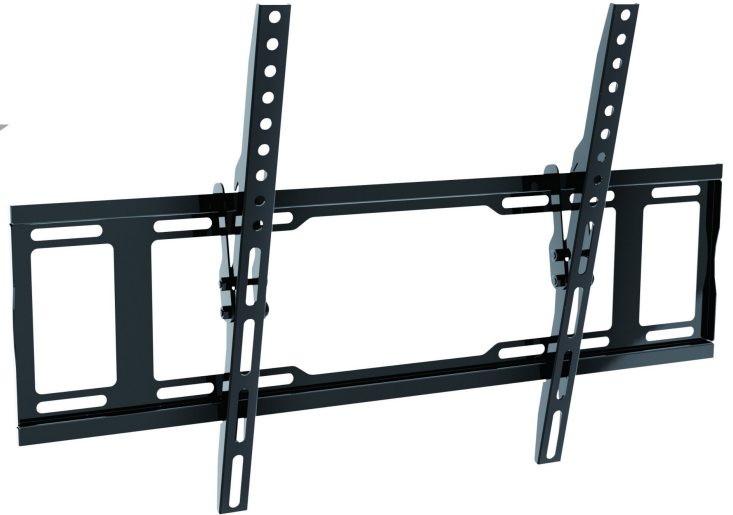

AR-50-007

Aura TV Wall Bracket Tilt VESA 600x400

Overview

A great quality bracket that meets the needs of the installer market, Aura Tilting bracket with up to 600x400 VESA mounts supporting up to 50kg. It comes supplied with full fixing hardware, bracket includes built in spirit level for ease of installation alongside template for easy marking out and is supplied in plastic free packaging for ease of opening and recycling disposal.

Key Features

Part Code	Description
AR-50-007	Aura TV Wall Bracket Tilt VESA 600x400 37" to 70" 50kg

AR-50-008

Aura TV Wall Bracket Tilt VESA 900x600

A great quality bracket that meets the needs of the installer market, Aura Tilting bracket with up to 900x600 VESA mounts supporting up to 100kg. It comes supplied with full fixing hardware, bracket includes built in spirit level for ease of installation alongside template for easy marking out and is supplied in plastic free packaging for ease of opening and recycling disposal.