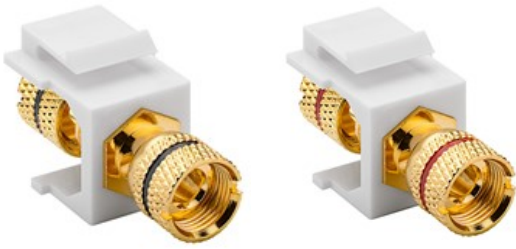

AR-32-001/002

Aura Speaker Binding Post Keystone Module

Overview

Aura Speaker binding post Keystone available as part of a range of AV Keystone inserts. This White Speaker Audio binding post insert with black colour ring, provides a negative speaker connector with a screw terminal on the back, a metal connector with gold plated contacts.

Key Features

- Speaker binding post black ring
- Strong clips
- Standard Keystone size
- Plastic Free Packaging
- Bright white colour satin finish
- 10 Year Warranty

Part Code	Description
AR-32-001	Aura Keystone Binding Post Blk Screw Terminal White insert
AR-32-002	Aura Keystone Binding Post Red Screw Terminal White insert