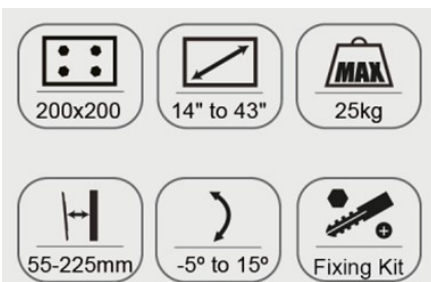

Key Features

Part Code	Description
AR-50-009	Aura TV Wall Bracket Full Motion VESA 200x200 14" to 43" 25kg