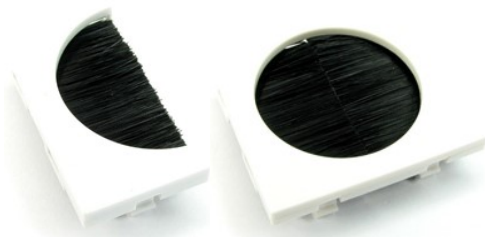

AR-30-025/026

Aura Circular Brushes Euro Module

Overview