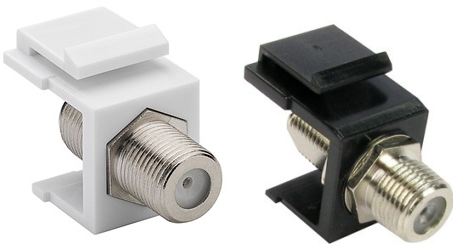

AR-32-006/205

Aura Satellite F-Type Keystone Module

Overview

Aura Female Satellite Keystone available as part of a range of AV Keystone inserts. This Satellite Socket Keystone insert, provides an F-Type connector with F-Type connection on the back, available in both white and black .

Key Features

- Female F-Type to F-Type • Strong clips
- Standard Keystone size • Plastic Free Packaging
- Available in black and white • 10 Year Warranty

Part Code	Description
AR-32-006	Aura Keystone Satellite F-Type Coupler White insert
AR-32-206	Aura Keystone Satellite F-Type Coupler Black insert

AR-32-007/207

Aura HDMI 4K 60Hz Keystone Module

Overview