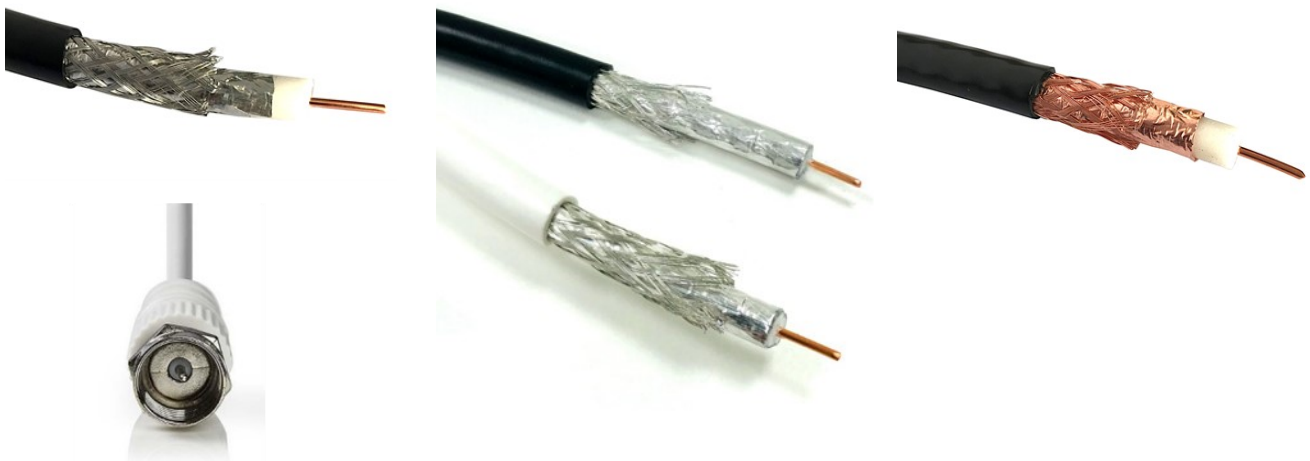

RG6	MF100	MF125
• Solid Copper Conductor • 1.02 Dia conductor • Foam PE insulation • Ally Foil + Ally Braid • PVC or LSZH Jacket • 75ohm Impedance • Used for short distance TV Signals	• Solid Copper Conductor • 1.02 Dia conductor • Foam PE insulation • Ally Foil + Ally Braid • PVC or LSZH Jacket • 75ohm Impedance • Used for Satellite Signals	• Solid Copper Conductor • 1.25 Dia conductor • Foam PE insulation • Copper clad Ally Foil + copper clad Ally Braid • PVC or LSZH Jacket • 75ohm Impedance • Used for long distance