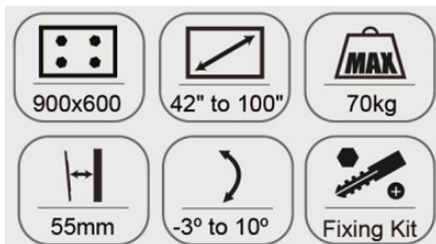

Key Features

Part Code	Description
AR-50-008	Aura TV Wall Bracket Tilt VESA 900x600 32" to 90" 100kg