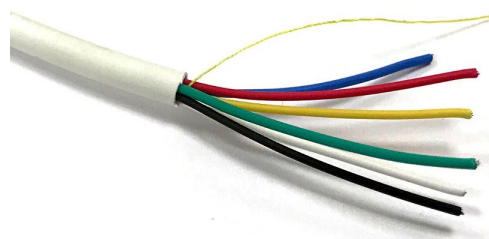

7204/06/08/12A1T1

Aura Alarm Cable Type 3

Overview

Aura 4, 6, 8 and 12 core stranded copper coated aluminium (CCA) cables with LSZH Sheath in white. High quality and competitively priced, all feature nylon rip and supplied on 100m drums

Key Features

- Multicore cable • LSZF Sheath
- Voltage rating 300V, temperature rating 60°C
- 25 Year system warranty
- Euroclass Fca

Part Code	Description
7204A1	Aura 4C Unscreened TYPE 3 Alarm Cable ECA LSZF 100M White
7206A1	Aura 6C Unscreened TYPE 3 Alarm Cable ECA LSZF 100M White
7208A1	Aura 8C Unscreened TYPE 3 Alarm Cable ECA LSZF 100M White
7212A1	Aura 12C Unscreened TYPE 3 Alarm Cable ECA LSZF 100M White