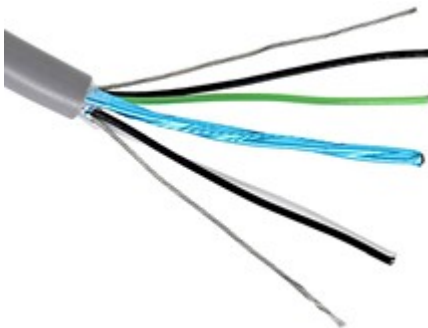

2202/03PIFPP 2202PIFPE

Aura Belden equivalent Multipair Individually Foil screened

Overview

Aura multicore 7/0.2 screened cables are manufactured with stranded tinned copper conductors and have an overall screen, complete with a stranded drain wire.

Key Features

- 100% Foil Tape Screen and Drainwire on each pair
- choice of pair count • Choice of lengths
- coloured Red and Black Pair, Green and White Pair
- LSZH Outer Sheath

Part Code	Description
2202PIFPP	Aura 22AWG 2PR Data Cable LSZF Eca Type 8723 X 1M Grey
2202PIFPP100	Aura 22AWG 2PR Data Cable LSZF Eca Type 8723 X 100M Grey
2202PIFPP100W	Aura 22AWG 2PR Data Cable LSZF Eca Type 8723 X 100M White
2202PIFPP200	Aura 22AWG 2PR Data Cable LSZF Eca Type 8723 X 200M White
2202PIFPPW-500	Aura 22AWG 2PR Data Cable LSZF Eca Type 8723 X 500M White
2202PIFPE	Aura 22AWG 2PR Data Cable WITH PE OUTERSHEATH Fca Type 8723 PE X 1M BLACK
2203PIFPP	Aura 22AWG 3PR Data Cable LSZF Eca Type 8777 X 1M Grey