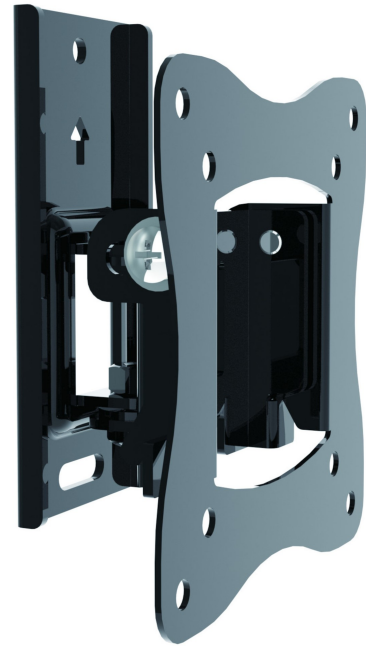

AR-50-004

Aura TV Wall Bracket Full Motion VESA 100x100

Overview

A great quality bracket that meets the needs of the installer market, Aura Full Motion Tilting bracket with up to 100x100 VESA mounts supporting up to 15kg. It comes supplied with full fixing hardware, bracket includes template for easy marking out and is supplied in plastic free packaging for ease of opening and recycling disposal.

Key Features

Part Code	Description
AR-50-004	Aura TV Wall Bracket Tilt VESA 100x100 14" to 27" 15kg

AR-50-009

Aura TV Wall Bracket Full Motion VESA 200x200

Overview

A great quality bracket that meets the needs of the installer market, Aura Full Motion bracket with up to 200x200 VESA mounts supporting up to 25kg. It comes supplied with full fixing hardware, bracket includes built in spirit level for ease of installation alongside template for easy marking out and is supplied in plastic free packaging for ease of opening and recycling disposal.