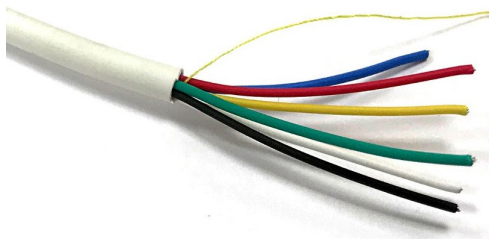

7204/06/08/12A1T1

Aura Alarm Cable Type 1

Overview

Aura 4, 6, 8 and 12 core stranded tinned copper cables with LSZH Sheath in white. High quality and competitively priced, all feature nylon rip and supplied on 100m drums

Key Features

- Multicore cable • LSZF Sheath
- Voltage rating 300V, temperature rating 60°C
- 25 Year system warranty
- Euroclass Fca

Part Code	Description
7204A1T1	Aura 4C Unscreened TYPE 1 Alarm Cable ECA LSZH 100M White
7206A1T1	Aura 6C Unscreened TYPE 1 Alarm Cable ECA LSZH 100M White
7208A1T1	Aura 8C Unscreened TYPE 1 Alarm Cable ECA LSZH 100M White
7212A1T1	Aura 12C Unscreened TYPE 1 Alarm Cable ECA LSZH 100M White