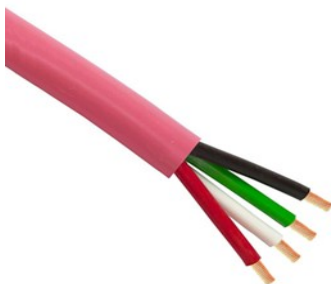

Overview

Aura OFC Speaker Cable made from 16AWG OFC Copper with 4 Core 41x0.2mm strands in a LSZH Eca Pink sheath 100M in plastic free packaging.

Key Features

- Pure OFC Conductors • 16 AWG Cores
- 100m Rolls • Plastic Free Packaging
- 5 Year Warranty

Part Code	Description
AR-09-102	Aura OFC Speaker Cable 16AWG 4 Core LSZH Eca Pink 100M 100V Strands 30x0.25mm

Call us for bulk prices