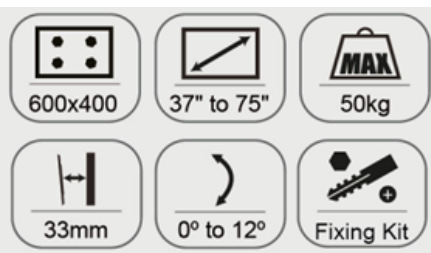

AR-50-007

Aura TV Wall Bracket Tilt VESA 600x400

Overview

A great quality bracket that meets the needs of the installer market, Aura Tilting bracket with up to 600x400 VESA mounts supporting up to 50kg. It comes supplied with full fixing hardware, bracket includes built in spirit level for ease of installation alongside template for easy marking out and is supplied in plastic free packaging for ease of opening and recycling disposal.

Key Features

Part Code	Description
AR-50-007	Aura TV Wall Bracket Tilt VESA 600x400 37" to 70" 50kg

AR-50-008

Aura TV Wall Bracket Tilt VESA 900x600

A great quality bracket that meets the needs of the installer market, Aura Tilting bracket with up to 900x600 VESA mounts supporting up to 100kg. It comes supplied with full fixing hardware, bracket includes built in spirit level for ease of installation alongside template for easy marking out and is supplied in plastic free packaging for ease of opening and recycling disposal.