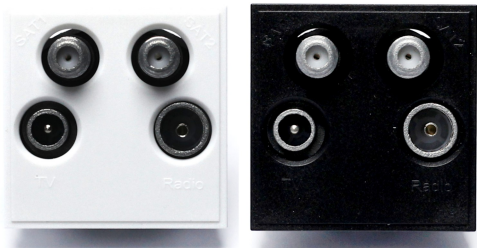

AR-30-006/206

Overview

Aura Quadplex TV Satellite Euro modules available as part of a range of connections providing 50mm x 50mm inserts in both white and black finishes. This Quadplex TV Coax RF Satellite Euro Module insert provides a single shielded male RF Coax, single shielded female Radio coax and two female F-Type satellite connections all with screw clamp termination on the back in a matt textured finish. **Codes with S at the end are a shiny finish and match Excel Office range frames or Aura black frames.**

Key Features

- Shielded RF Coax, TV & Satellite connection
- 50mm x 50mm Module • Plastic Free Packaging
- White or Black colour • 10 Year Warranty

Part Code	Description
AR-30-006	TV & Satellite Quadplex Euro Module Screw Terminal 2x Coax, 2x F-Type White Matt Finish
AR-30-206	TV & Satellite Quadplex Euro Module Screw Terminal 2x Coax, 2x F-Type Black Matt Finish
AR-30-006S	TV & Satellite Quadplex Euro Module Screw Terminal 2x Coax, 2x F-Type White Shiny Finish
AR-30-206S	TV & Satellite Quadplex Euro Module Screw Terminal 2x Coax, 2x F-Type Black Shiny Finish