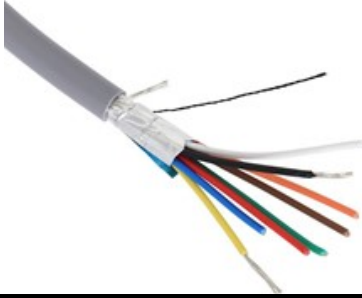

2404/06/08/10COFV

Aura Multicore overall Foil screened

Overview

Aura multicore 7/0.2 screened cables are manufactured with stranded tinned copper conductors and have an overall screen, complete with a stranded drain wire.

Key Features

- Suitable for RS232 applications • 25 Year system warranty
- Choice of lengths available • Euroclass Eca
- Overall Foil Screening • LSZF outer sheath

Part Code	Description
2404COFV	Aura 24AWG 4C Data Cable SCR LSZF Eca Type 9534 X 1M Grey
2404COFV1	Aura 24AWG 4C Data Cable SCR LSZF Eca Type 9534 X 100M Grey
2406COFV	Aura 24AWG 6C Data Cable F/SCR LSZF Eca Type 9536 X 1M Grey
2406COFV-100	Aura 24AWG 6C Data Cable F/SCR LSZF Eca Type 9536 X 100M Grey
2408COFV	Aura 24AWG 8C Data Cable F/SCR LSZF Eca Type 9538 X 1M Grey
2408COFV-100	Aura 24AWG 8C Data Cable F/SCR LSZF Eca Type 9538 X 100M Grey
2408COFV-WT	Aura 24AWG 8C Data Cable F/SCR LSZF Eca Type 9538 X 1M White
2408COFV-100-WT	Aura 24AWG 8C Data Cable F/SCR LSZF Eca Type 9538 X 100M White
2408COFV-250-WT	Aura 24AWG 8C Data Cable F/SCR LSZF Eca Type 9538 X 250M White
2410COFV	Aura 24AWG 10C Data Cable F/SCR LSZF Eca Type 9540 X 1M Grey
2410COFV-100	Aura 24AWG 10C Data Cable F/SCR LSZF Eca Type 9540 X 100M Grey