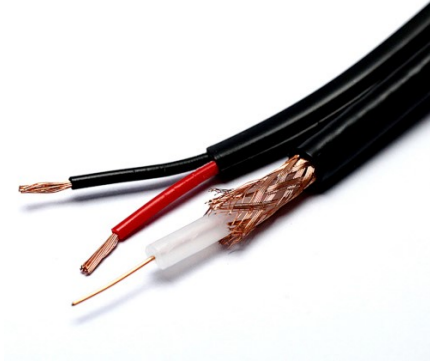

AR-01-109 to 112

Aura Coax Cable RG59 Shotgun

Overview

Aura RG59 Shotgun is a 75ohm coaxial cable and 0.5mm or 0.75mm red/black Power cable for CCTV systems. Cable features 0.58mm Dia copper clad steel inner conductor, Solid PE insulation, copper clad aluminium braid and PVC or LSZH outer sheath both meeting Eca standard. Also features red and black insulated stranded copper power conductors in overall PVC/LSZH outer sheath.

Key Features

- Eca CPR Class cable • PVC or LSZF cable types
- Available with 0.5mm or 0.75mm Power
- Packaging 100% Recyclable
- Reel size of 100M • Connectors also available

Part Code	Description
AR-01-109	Aura RG59 Shotgun 2x 0.5mm PVC Eca 75Ohm Black 100M Outer Dia 6.15mm
AR-01-110	Aura RG59 Shotgun 2x 0.5mm LSZH Eca 75Ohm Black 100M Outer Dia 6.15mm
AR-01-111	Aura RG59 Shotgun 2x 0.75mm PVC Eca 75Ohm Black 100M Outer Dia 6.15mm
AR-01-112	Aura RG59 Shotgun 2x 0.75mm LSZH Eca 75Ohm Black 100M Outer Dia 6.15mm

AR-01-115

Aura MF125 Coax Cables

Overview