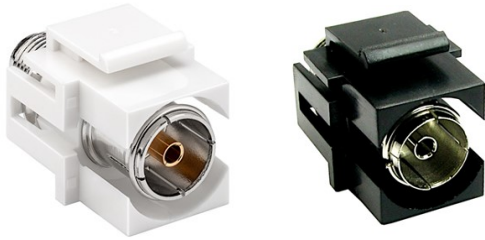

AR-32-005/205

Aura TV Coax RF Keystone Module

Overview

Aura Female TV Coax RF Keystone available as part of a range AV Keystone. This RF Coax Socket Keystone insert, provides a TV Coax connector with an F-Type Satellite connection on the back, available in both white and black .

Key Features

- Female TV Coax to F-Type • Strong clips
- Standard Keystone size • Plastic Free Packaging
- Available in black and white • 10 Year Warranty

Part Code	Description
AR-32-005	Aura Keystone TV Coax to F-Type Coupler White insert
AR-32-205	Aura Keystone TV Coax to F-Type Coupler Black insert